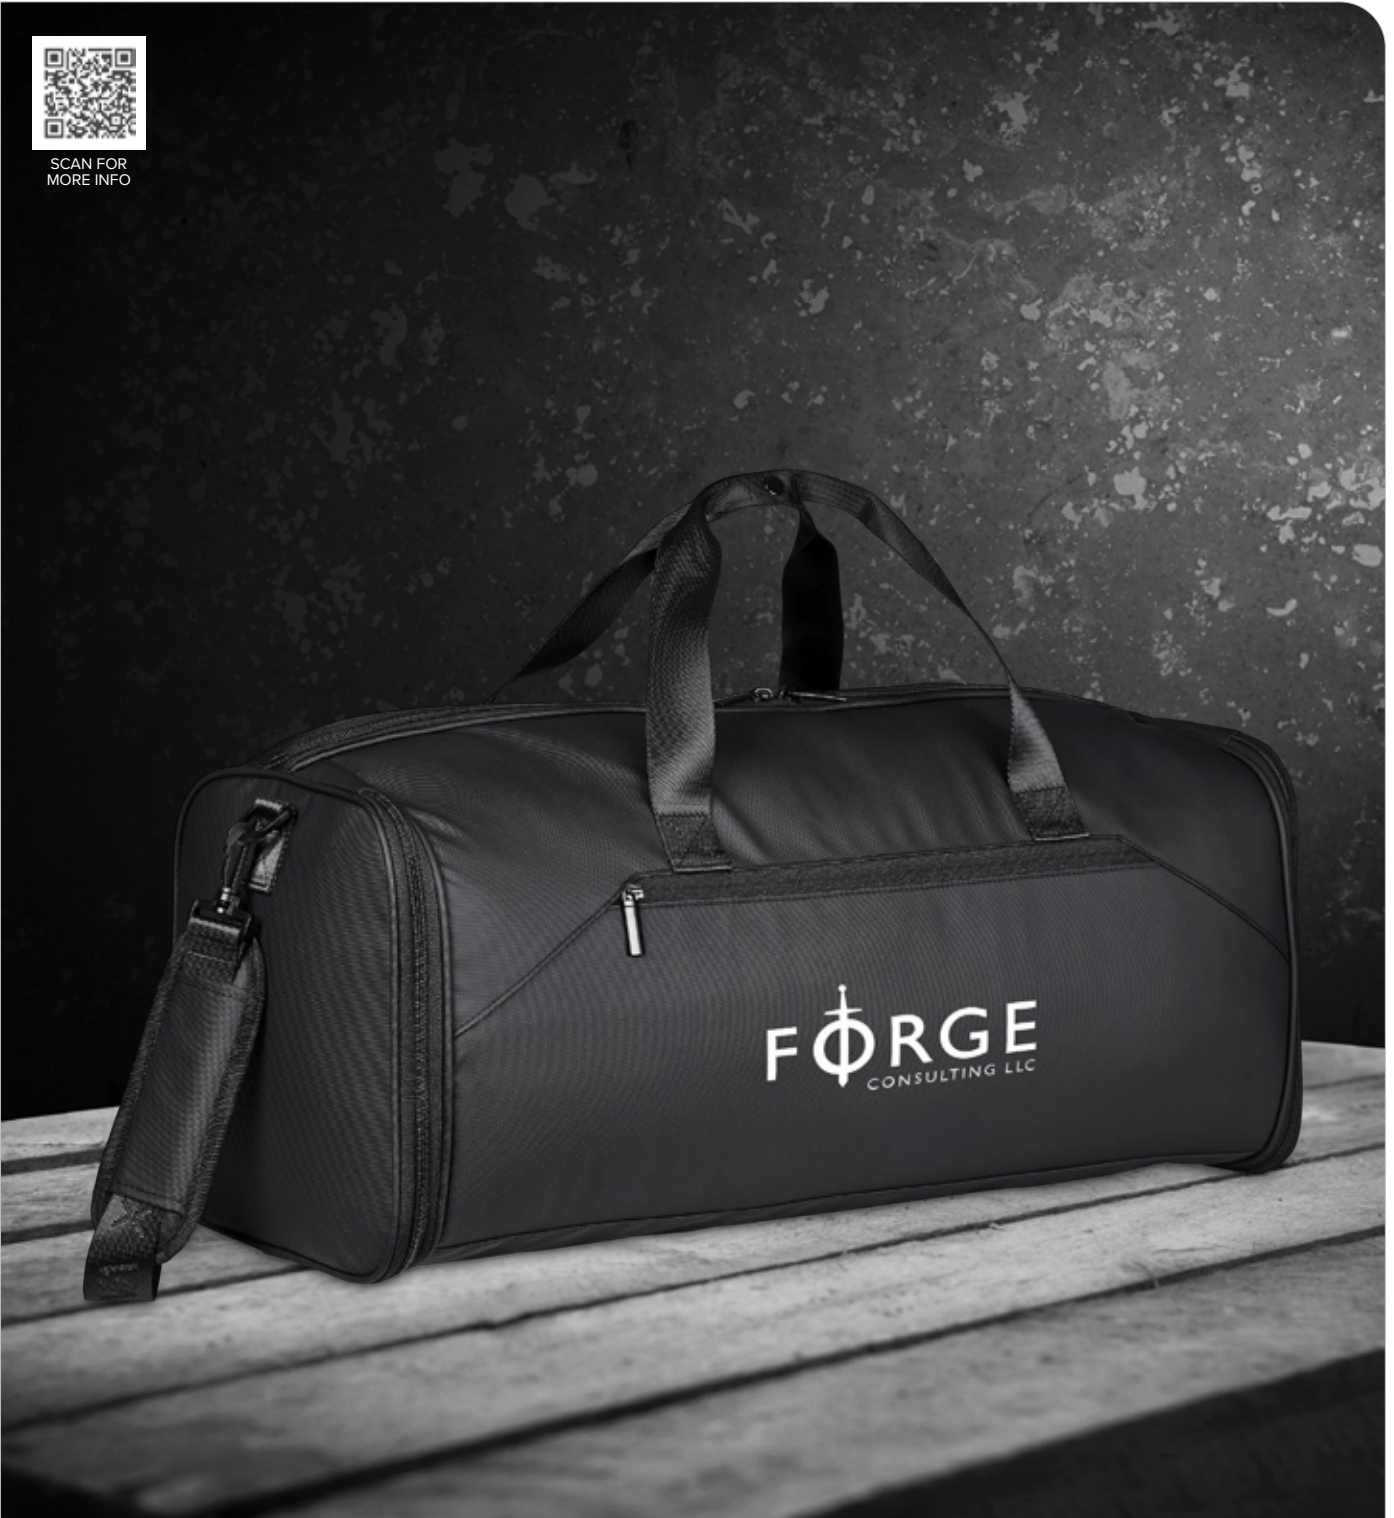

SCAN FOR
MORE INFO