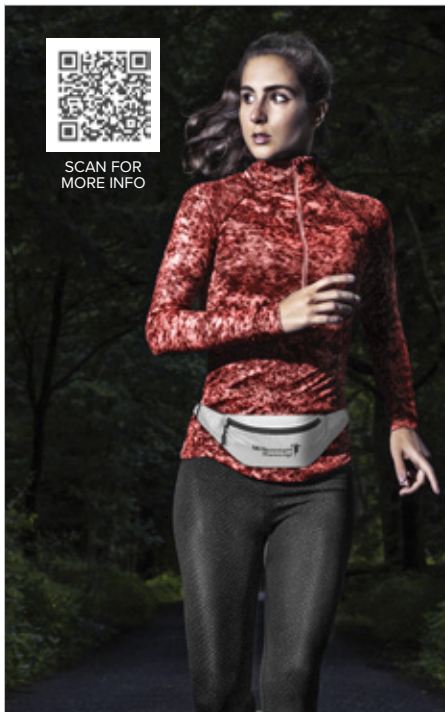

Slazenger™

SLAZ-2255
**SLAZENGER
MONTEREY WAIST BAG**

SCAN FOR MORE INFO

Slazenger™

BG-SL-376-B
**SLAZENGER OLYMPIA
REFLECTIVE WAIST BAG**

SCAN FOR MORE INFO