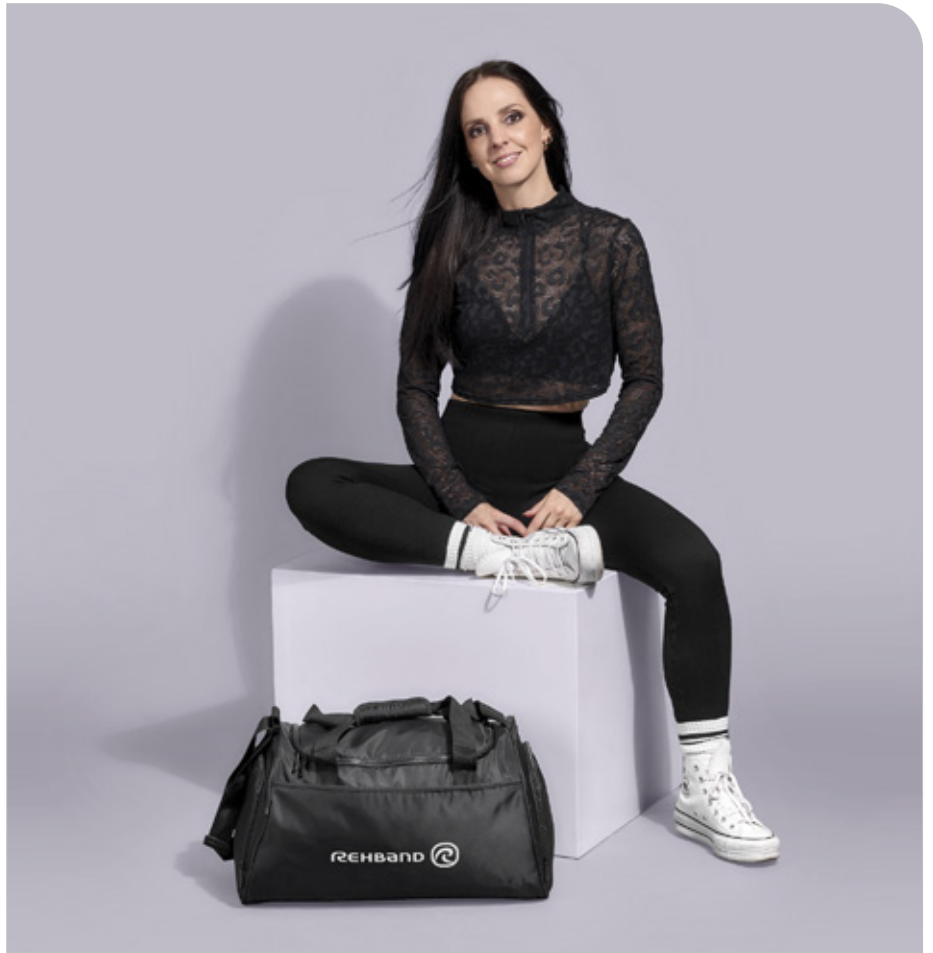

SCAN FOR MORE INFO

Slazenger™

SLAZ-2205

SLAZENGER WEMBLEY SPORTS BAG

BL N R